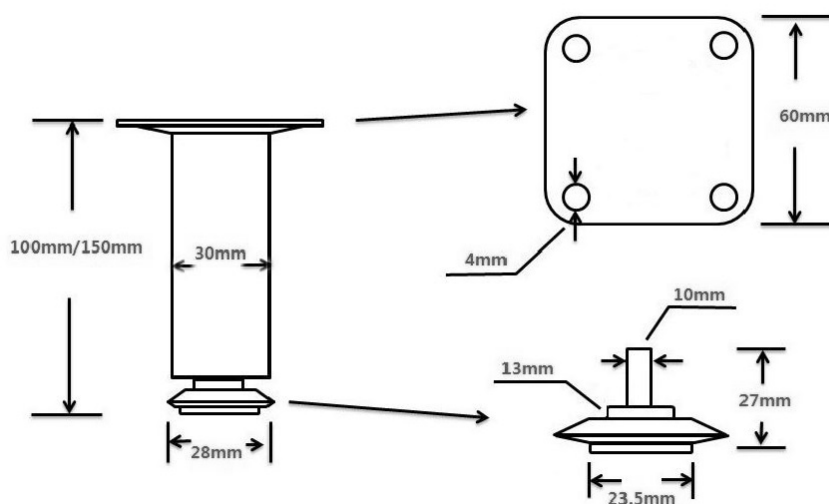

PRODUCT SHEET

Description:

Metal Leg "Anna", $\varnothing 30 \times 100$ mm, SS-Look, W/Plate 60x60mm, cc: 44x44mm, W/Adjustable Glide w/Hex Nut, 10mm Height, Regulation

Item number:

06.09.410-0

Units	Box	Carton	HS Code	Barcode
Pcs.	10	100	8302420090	
				5704866511629